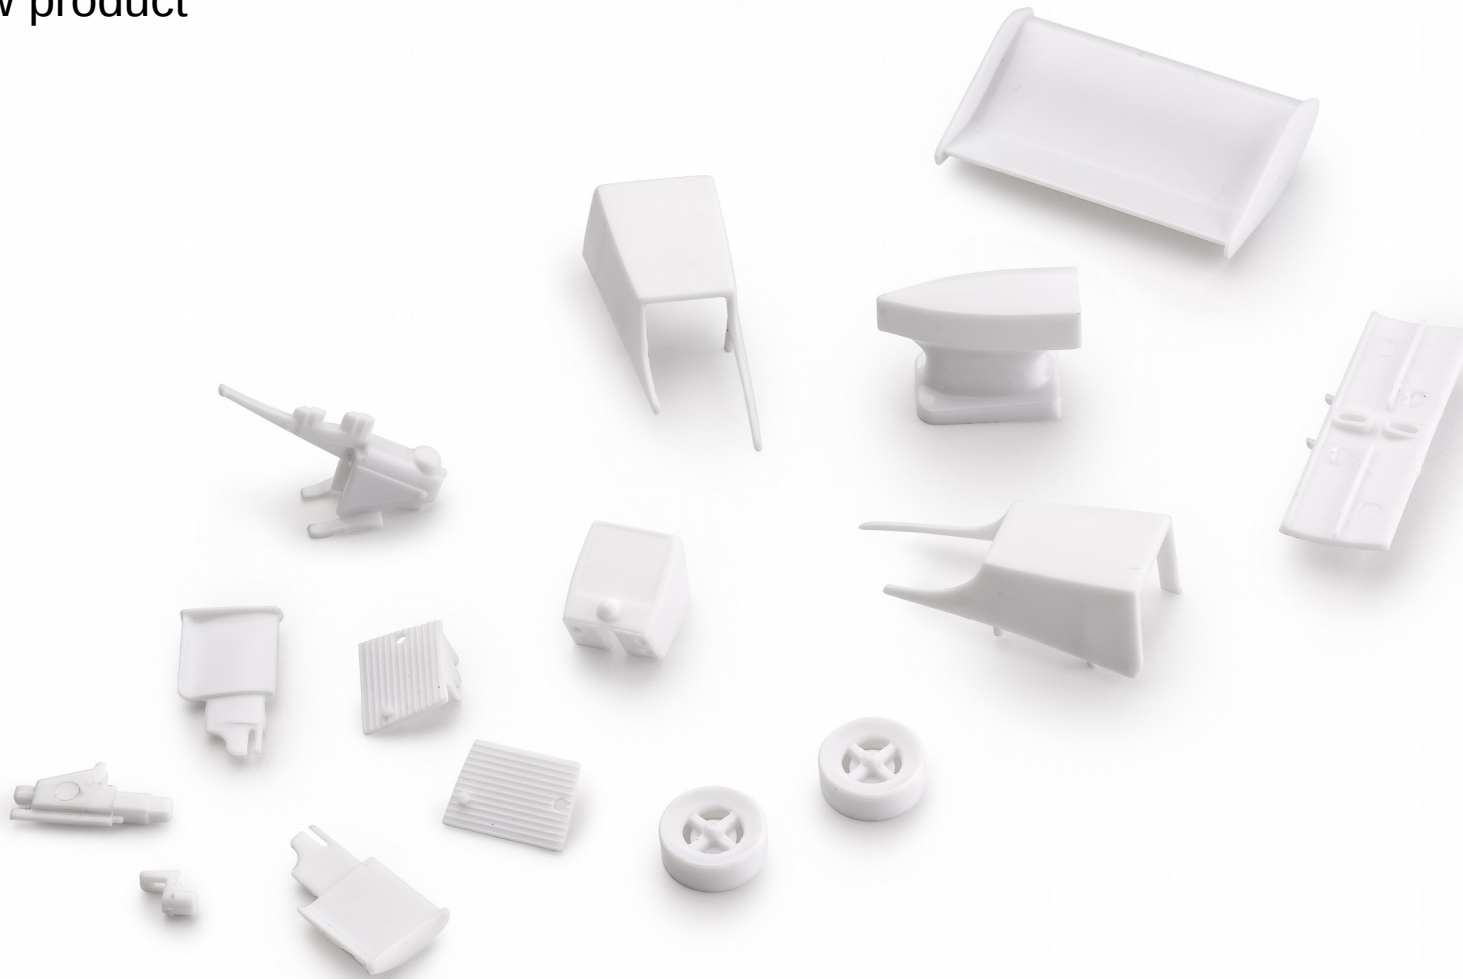

Product code: PCS02p4

Description: Lotus 72 spare parts type D

New product

Pack in white plastic includes:

- 1 rear wing
- 1 rear wing support
- 1 rear oil tank
- 1 air scoops
- 2 rear inserts D.13.8mm
- 2 side type C + 2 radiators
- 2 front wings
- 1 fuel cup