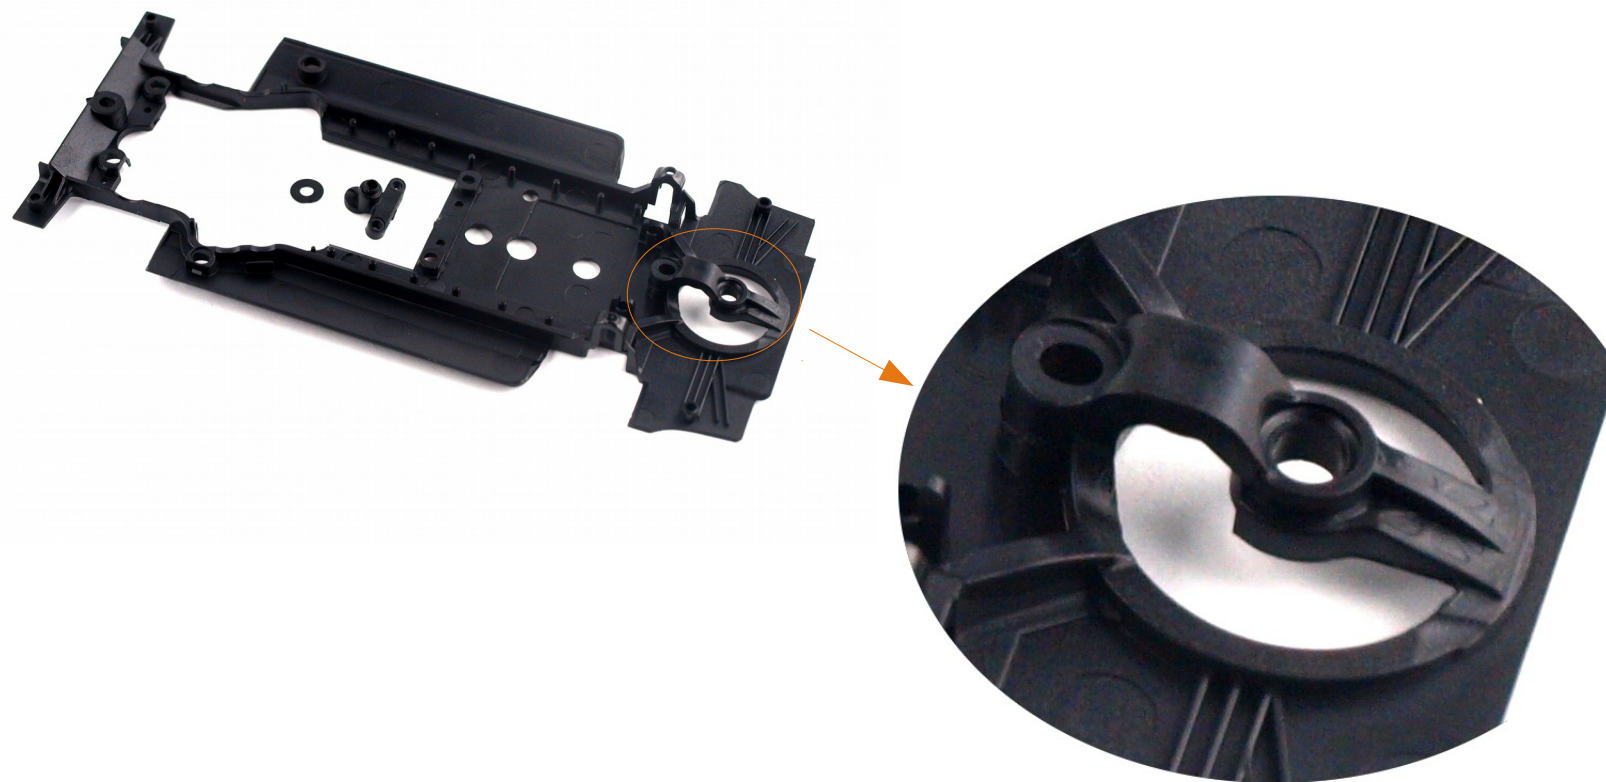

Product code: CS22t-60c

Description: LMP chassis AW compatible EVO6

Replaces: CS22t-60b

Difference from replaced item: Improved pickup zone (reinforced bracket)

- Spare chassis for Lola LMP models.
- Improved pickup zone for greater impact resistance.