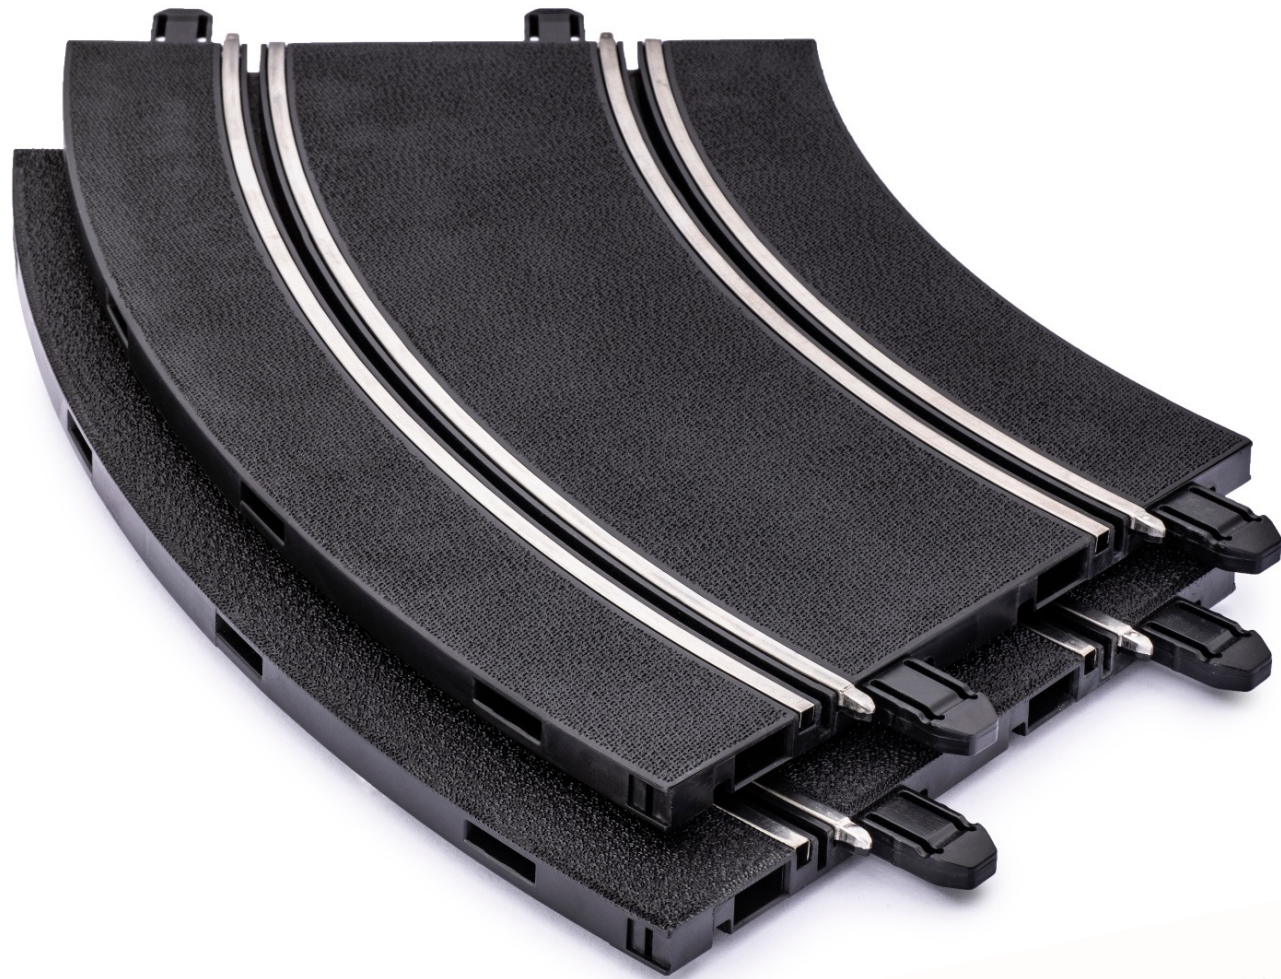

POLICAR

ELECTRIC MOTOR RACING

Racing Track System

P014-2 - R2 45° Curve - 2pcs

WWW.POLICAR.IT
WWW.SLOT.IT