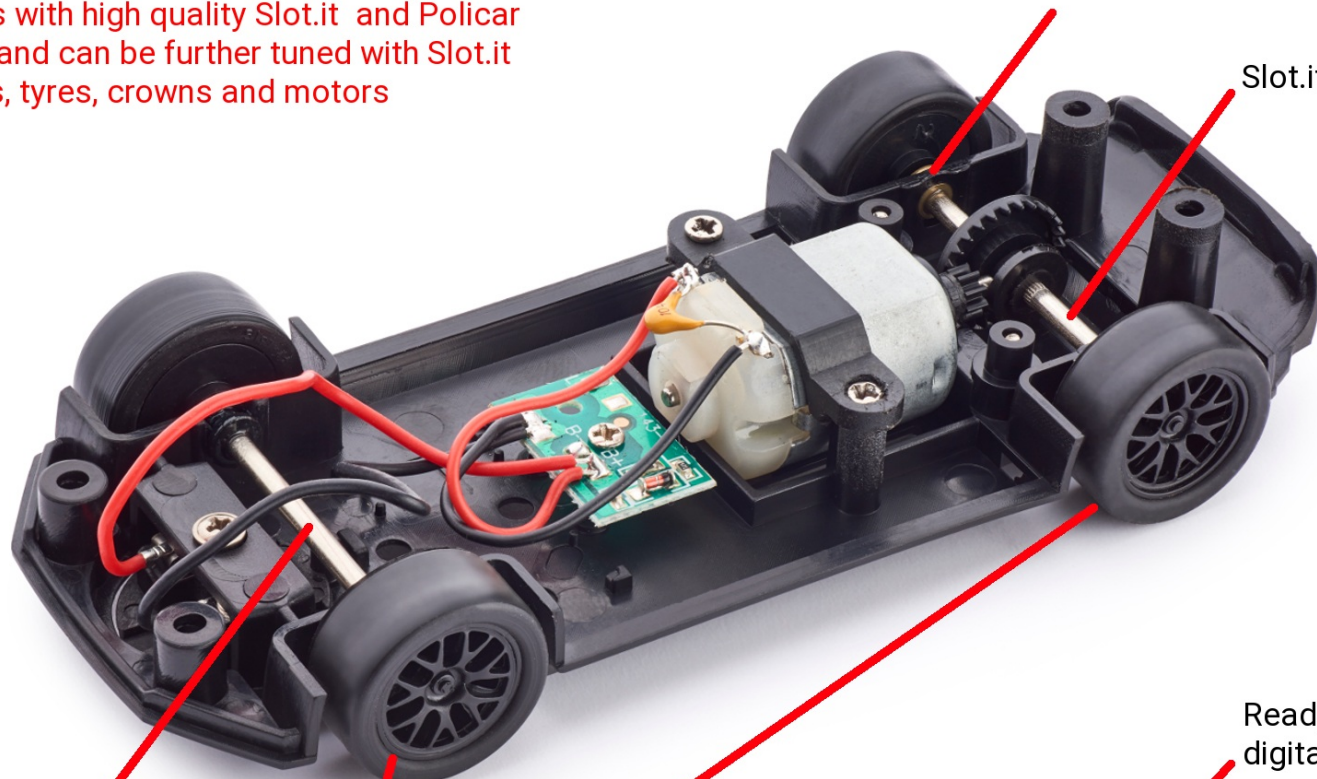

- Standard
- Compatible
- X Not compatible

**ais** miniature electric motor racing  
POLITOYS

# New home racing chassis!

Comes with high quality Slot.it and Policar parts, and can be further tuned with Slot.it wheels, tyres, crowns and motors

Policar sintered bushing

Slot.it axle

Slot.it axle

Ready for Slot.it universal digital 'Type C' chip