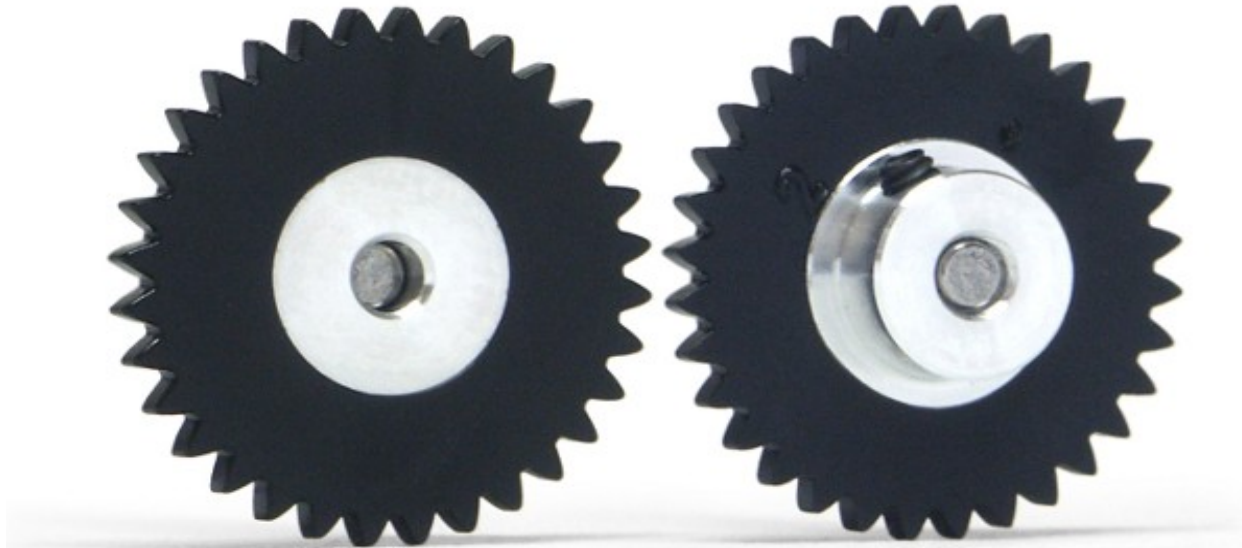

Product code: GS1832-PL

Description: Sidewinder gear - Plastic 32 teeth, hex screw M2, Ø18mm

New product / replacement: new

- The new box stock crown for Slot.it "Classic" cars
- Weight: 0.7 g
- Low inertia
- Smooth and noiseless coupling with pinion, even without using lubricant
- Aluminum insert
- Color: black